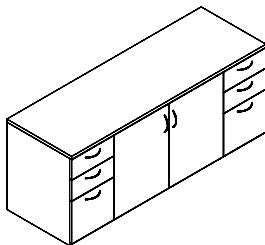

Center Storage Credenza with Left and Right Box/Box/File (One adjustable shelf)

Model#	Depth	Width	Height	Weight	Cube	Price
VSCE2472BSB	24"	72"	29"	260	30	$2,930

FOR HINGED DOORS:
Optional Face Locks available, add MMFL...$90 each.

FOR PEDESTALS:
Optional Pedestal Lock available, add MMPL...$90 each. Pedestal locks are located inside hinged doors.