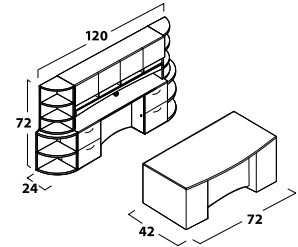

VS4	
1 VSDC4272BB	$2,817
1 VSCE2472FF	$2,163
1 VSHD1672	$2,041
1 VSBRL1542	$579
1 VSBRR1542	$579
1 VSBRL2430	$750
1 VSBRR2430	$750
	$9,679