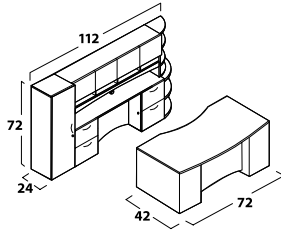

VS2	
1 VSDC4272BB	$2,726
1 VSCE2472FF	$2,163
1 VSHD1672	$2,041
1 VSBRR1542	$579
1 VSBRR2430	$750
1 VSTL2472	$1,258
	$9,517