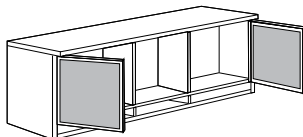

VSCFOHD48
VSCFOHG48