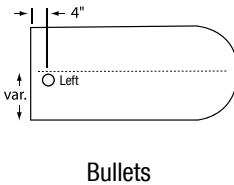

NOTE: While sitting at unit, grommet locations named from left to right. For grommet location on tops and/or modesty panel specify left, center or right. **No grommets over pedestals.**