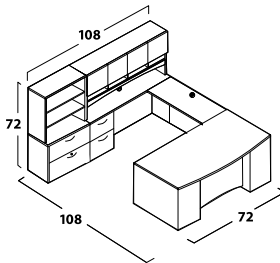

VS9L	
1 VSCE2472FX	$1,656
1 VSHD1672	$2,041
1 VSRB2448	$564
1 VSDC3672XB	$1,982
1 VSL22436L	$1,144
1 VSHB1542	$727
	$8,114