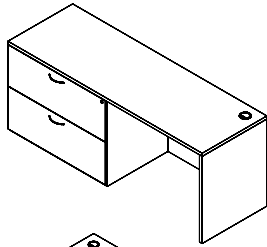

Credenza with 36"W Lateral File Left, Full Modesty, Lock & Handles

Model#	Depth	Width	Height	Weight	Cube	Price
VSCE2472LX	24"	72"	29"	260	30	$2,026

Worksurface and modesty black grommet standard. Upgrade grommet cover to silver, N/C.