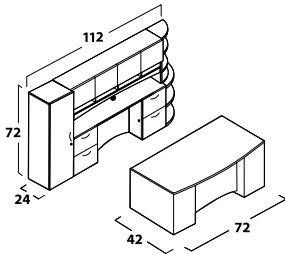

VS5	
1 VSDC4272BB	$2,817
1 VSCE2472FF	$2,163
1 VSHD1672	$2,041
1 VSBRR1542	$579
1 VSBRR2430	$750
1 VSTL2472	$1,258
	$9,608