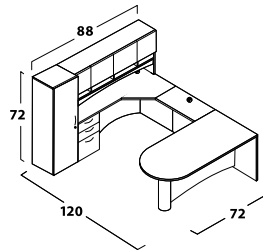

VS11L	
1 VSCL2472BX	$1,911
1 VSHD1672	$2,041
1 VSRB2448	$564
1 VSDBL3672	$1,363
1 VSTL2472	$1,258
	$7,137