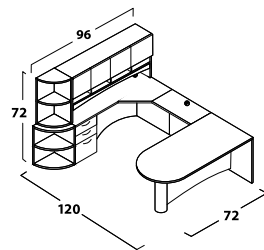

VS10L	
1 VSCL2472BX	$1,911
1 VSHD1672	$2,041
1 VSRB2448	$564
1 VSDBL3672	$1,363
1 VSBRL1542	$579
1 VSBRL2430	$750
	$7,208