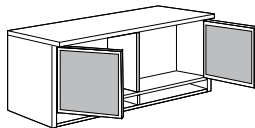

vista series

Wall Mount Cabinets

VSCFOHD36
VSCFOHG36