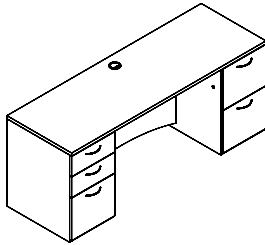

vista series

Credenzas

Credenza, Double Pedestal (Kneespace) Box/Box/File Left, File/File Right, Locks & Handles

Model#	Depth	Width	Height	Weight	Cube	Price
VSCE2472BF	24"	72"	29"	223	30	$2,195

Worksurface and modesty black grommet standard. Upgrade grommet cover to silver, N/C. Optional metallic color modesty VS UMOD, add $449, see p. 115.