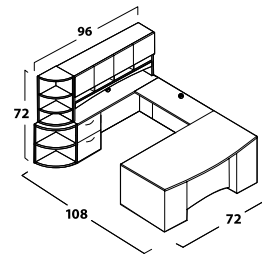

VS7L	
1 VSCE2472FX	$1,656
1 VSHD1672	$2,041
1 VSRB2448	$564
1 VSDC3672XB	$1,982
1 VSBRL1542	$579
1 VSBRL2430	$750
	$7,572