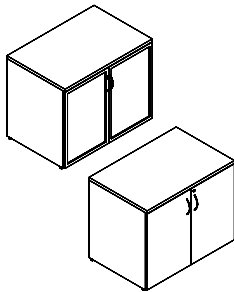

vista series

Filing

Lateral File 2-Drawer (Choice of handles, lock)

Model#	Depth	Width	Height	Weight	Cube	Price
VSL22436L	24"	36"	29"	160	15	\$1,144

Filing recommended capacity is 75%, do not overload.

Storage