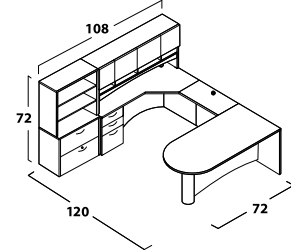

VS12L	
1 VSCL2472BX	$1,911
1 VSHD1672	$2,041
1 VSRB2448	$564
1 VSDBL3672	$1,363
1 VSL22436L	$1,144
1 VSHB1542	$727
	$8,750

Use "R" or "L" to indicate the position of the return or bridge. Configurations are a small sample of total available.