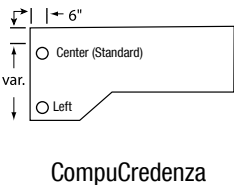

NOTE: While sitting at unit, grommet locations named from left to right. For grommet location on tops and/or modesty panel specify left, center or right. **No grommets over pedestals.**