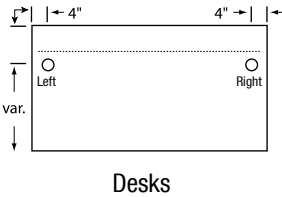

NOTE: While sitting at unit, grommet locations named from left to right. For grommet location on tops and/or modesty panel specify left, center or right. **No grommets over pedestals.**