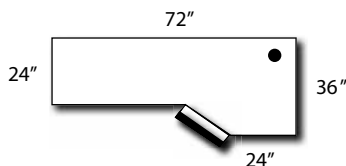

See available accessories, pp. 115-117.