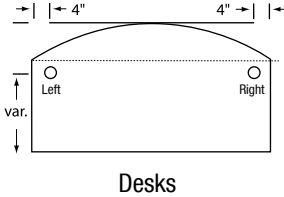

NOTE: While sitting at unit, grommet locations named from left to right. For grommet location on tops and/or modesty panel specify left, center or right. **No grommets over pedestals.**