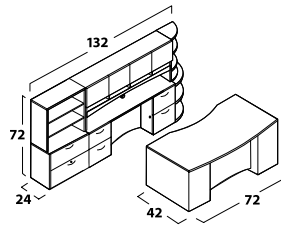

VS3	
1 VSDC4272BB	$2,726
1 VSCE2472FF	$2,163
1 VSHD1672	$2,041
1 VSBRR1542	$579
1 VSBRR2430	$750
1 VSL22436L	$1,144
1 VSHB1542	$727
	$10,130