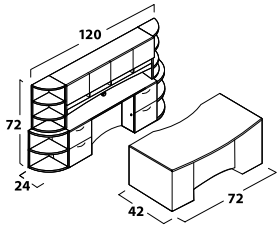

vista series

Configurations - All are available for **15 DAYS**

VS1	
1 VSDC4272BB	$2,726
1 VSCE2472FF	$2,163
1 VSHD1672	$2,041
1 VSBRL1542	$579
1 VSBRR1542	$579
1 VSBRL2430	$750
1 VSBRR2430	$750
	$9,588