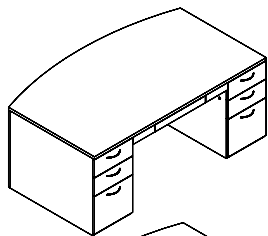

vista series

Desks