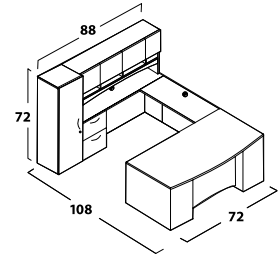

VS8L	
1 VSCE2472FX	$1,656
1 VSHD1672	$2,041
1 VSRB2448	$564
1 VSDC3672XB	$1,982
1 VSTL2472	$1,258
	$7,501