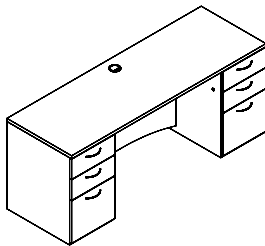

Credenza, Double Pedestal (Kneespace) Box/Box/File Left and Right, Locks & Handles

Model#	Depth	Width	Height	Weight	Cube	Price
VSCE2472BB	24"	72"	29"	223	30	$2,237

Worksurface and modesty black grommet standard. Upgrade grommet cover to silver, N/C. Optional metallic color modesty VS UMOD, add $449, see page 115.