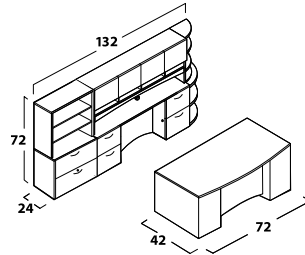

VS6	
1 VSDC4272BB	$2,817
1 VSCE2472FF	$2,163
1 VSHD1672	$2,041
1 VSBRR1542	$579
1 VSBRR2430	$750
1 VSL22436L	$1,144
1 VSHB1542	$727
	$10,221