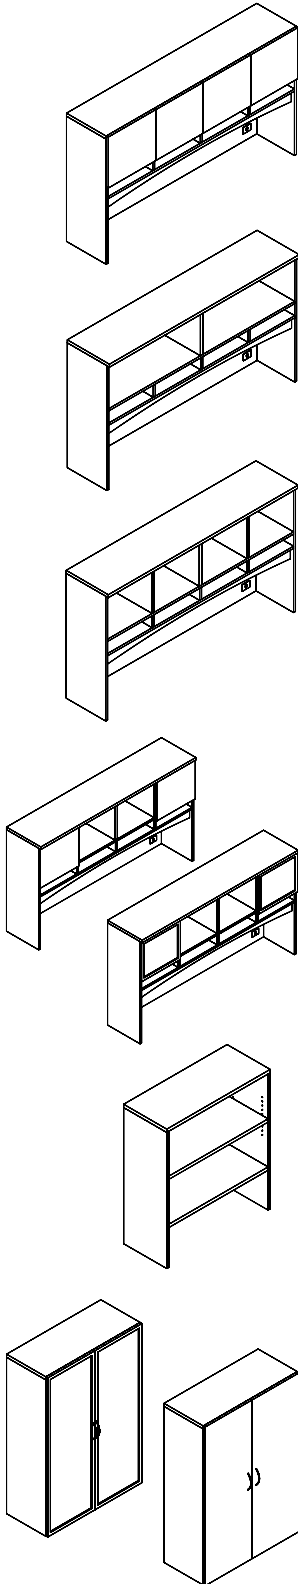

vista series

Hutches

Hutch with Doors, Arch Fascia & 4-slots (Back panel sq grommets)

Model#	Depth	Width	Height	Doors	Weight	Cube	Price
VSHD1672	16"	72"	42"	TFM	215	28	$2,041
VSHD1672G	16"	72"	42"	GLASS	215	28	$2,717

Clearance below fascia at center is 18" H. Vista Series hutch fits Vista Series worksurfaces only. Optional locks for TFM Doors-2 are required, add MMFL...$90 each. Locks n/a for Glass Doors. For Tasklight, add VSTSKLT...$396. For Tackboard see P. 113. (Frosted Glass doors with silver Vinyl-wrapped MDF frame) 35lb. weight capacity distributed evenly.

Hutch, No Doors, Arch Fascia & 4-slots (Top overhangs legs 1", back panel sq grommets)

Model#	Depth	Width	Height	Weight	Cube	Price
VSH72ND4	16"	72"	42"	215	26	$1,600

Clearance below fascia at center is 18"H. For Tasklight, add VSTSKLT...$396. For tackboards, see p. 113. 35lb. weight capacity distributed evenly.

Hutch, No Doors 4-Openings, Arch Fascia & 4-slots

(Top overhangs legs 1", back panel sq grommets)

Model#	Depth	Width	Height	Weight	Cube	Price
VSH72ND2	16"	72"	42"	215	26	$1,642

Clearance below fascia at center is 18"H. For Tasklight, add VSTSKLT...$396. For tackboards, see p. 113. 35lb. weight capacity distributed evenly.

Hutch Left & Right Door 2-Openings, Arch Fascia & 4-slots

(Top overhangs legs 1", back panel sq grommets)

Model#	Depth	Width	Height	Doors	Weight	Cube	Price
VSH72W2D	16"	72"	42"	TFM	236	27	$1,886
VSH72W2G	16"	72"	42"	GLASS	225	27	$2,180

Clearance below fascia at center is 18"H. For Tasklight, add VSTSKLT...$396. For Tackboard see P. 113. (Frosted Glass doors with silver Vinyl-wrapped MDF frame) 35lb. weight capacity distributed evenly.

Bookcase Hutch (One fixed, one adjustable shelf. 1"-thick shelves, back panel sq grommets)

Model#	Depth	Width	Height	Weight	Cube	Price
VSHB1542	15"	36"	42"	86	14	$727
VSHB1552	15"	36"	52"	102	18	$815

Clearance below fixed shelf is 12"H. Coordinates with Vista hutch depth. 35lb. weight capacity distributed evenly.

Bookcase Hutch with Full Doors

(One fixed, One-adjustable shelf 1" thick, back panel sq grommets)

Model#	Depth	Width	Height	Doors	Weight	Cube	Price
VSHB1542WD	15"	36"	42"	TFM	116	15	$1,264
VSHB1552WG	15"	36"	52"	GLASS	130	19	$2,333

Choice of handles-specify. Optional lock for TFM doors add MMFL $90. Locks N/A for Glass Doors. 12"H Bottom clearance. Coordinates with Vista hutch depth. (Frosted Glass doors with silver vinyl-wrapped MDF frame. Available only for VSHB1552WG)