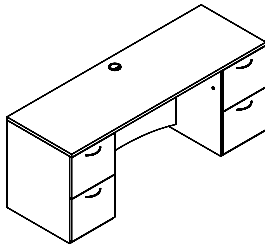

Credenza, Double Pedestal (Kneespace) File/File Left and Right, Locks & Handles

Model#	Depth	Width	Height	Weight	Cube	Price
VSCE2472FF	24"	72"	29"	223	30	$2,163

Worksurface and modesty black grommet standard. Upgrade grommet cover to silver, N/C. Optional metallic color modesty VS UMOD, add $449, see p. 115.