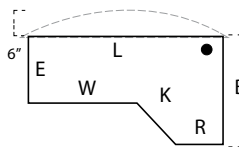

Model#	(L)	(B)	(E)	(K)	(R)	(W)	Weight	Cube	Price
VSCDFQ72 9L	72"	42"+ 30"	30"	24"	24"	27"	295	60	$2,353

Worksurface black grommet is standard.
Add modesty color option, no charge, see p. 115. Upgrade grommet cover to silver, N/C.

- "L" Length along approach edge
- "B" Back end panel (Fan top adds 6")
- "E" End panel
- "K" Keyboard space
- "R" Return size to attach
- "W" Workarea (kbrd to end)