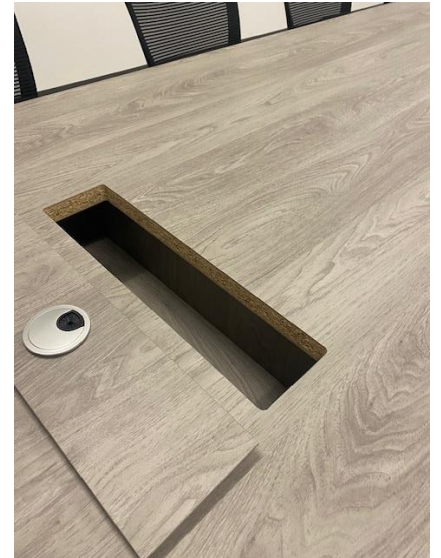

TYPICAL CONFERENCE TABLES